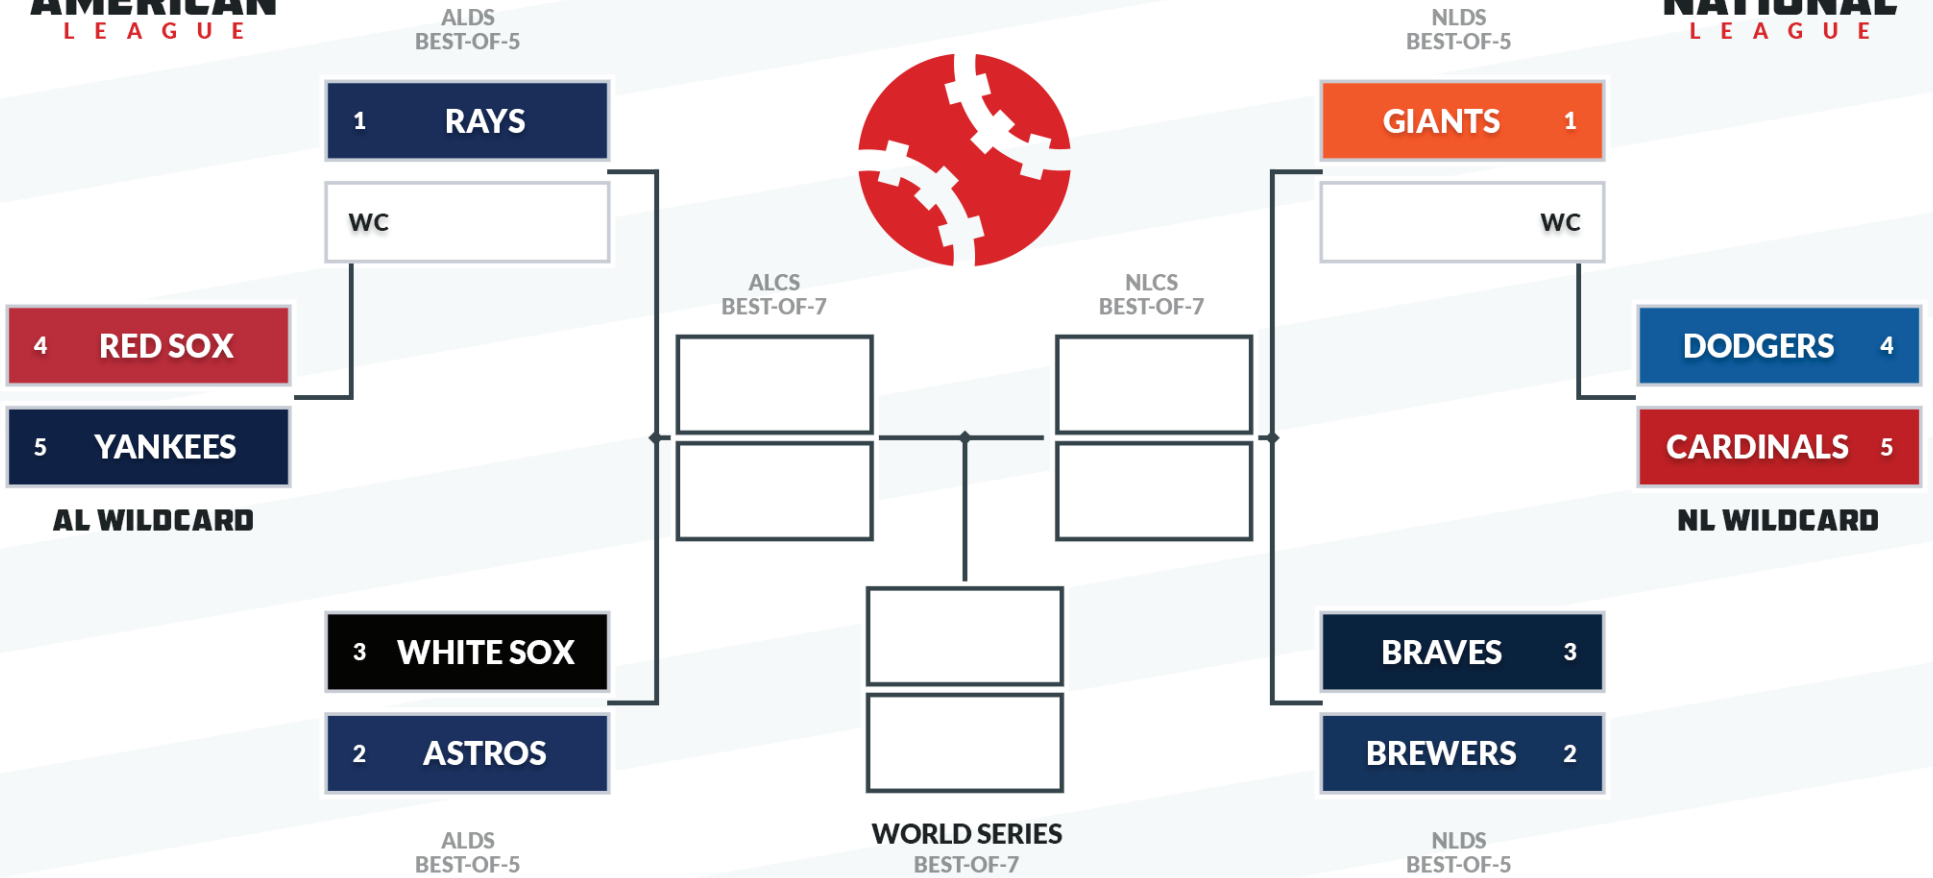

SBD'S MLB PLAYOFF BRACKET

2 0 2 1

AMERICAN
L E A G U E

NATIONAL
L E A G U E

CHAMPION

T I E B R E A K E R

TOTAL RUNS SCORED IN WORLD SERIES

#SBD BRACKET